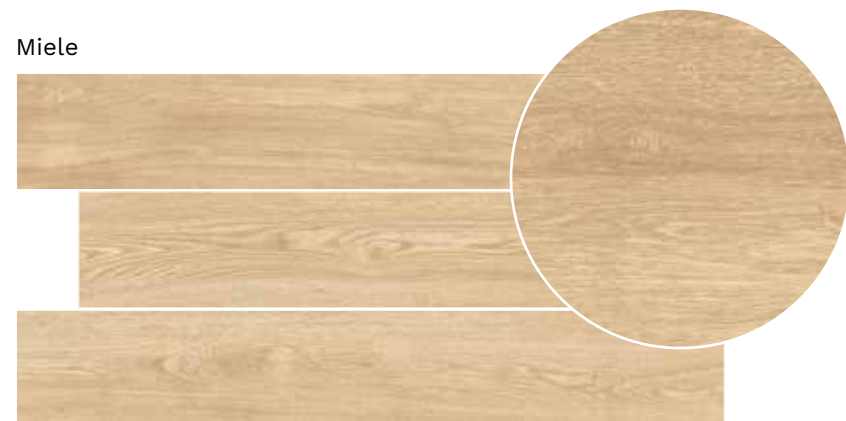

Miele

IN OUT

20x120	20x120 R11
20x120 Rett	
20,3x90,6	20x120 R11