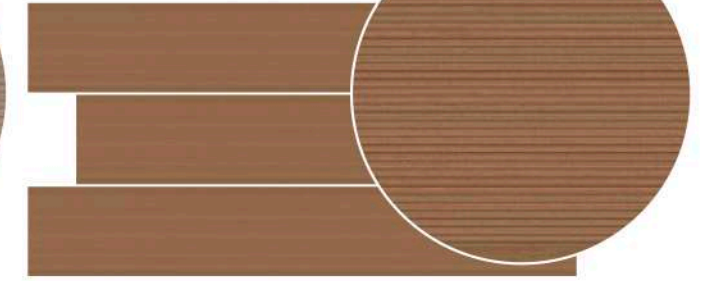

Outside TAntracite 20x120 R11

Our collection OUTSIDE is designed to recall outdoor teak timber decks. The product comes in three modern colors and two sizes: 20x120 and 30x60. The fine hollow lines in the surface create straight grooves to perfectly imitate the natural material largely used in so many private and public areas. The distinctive features of porcelain make up a unique collection destined in enhancing any outdoor living experience.

Outside Toupe 20x120 R11

Outside Tek 20x120 R11

Caratteristiche Tecniche

Gamma Colori

Taupe

Teck

Antracite

OUT