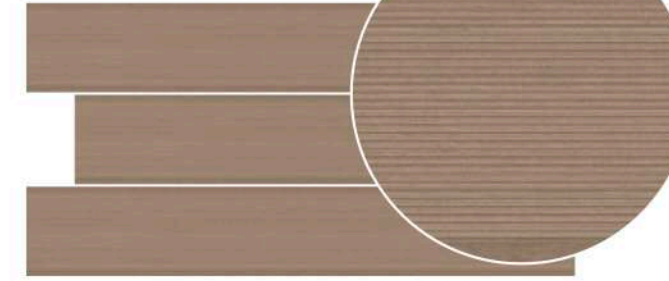

Outside TAntracite 20x120 R11

Our collection OUTSIDE is designed to recall outdoor teak timber decks. The product comes in three modern colors and two sizes: 20x120 and 30x60. The fine hollow lines in the surface create straight grooves to perfectly imitate the natural material largely used in so many private and public areas. The distinctive features of porcelain make up a unique collection destined in enhancing any outdoor living experience.

Outside Toupe 20x120 R11

Outside Tek 20x120 R11

Caratteristiche Tecniche

Gamma Colori

Taupe

Teck

Antracite

OUT

20x120 R11

Formati Sizes	20x120 R11
Outside Antracite	■
Outside Taupe	■
Outside Teck	■

Collezione	Colore	Formato	Finitura	Superficie	Cod.	↓	Cl.p.	⊙
Outside	Antracite	20x120	-	Antislip R11	S20788	9,5 mm	43 ●	V
Outside	Taupe	20x120	-	Antislip R11	S20784	9,5 mm	43 ●	V
Outside	Teck	20x120	-	Antislip R11	S20787	9,5 mm	43 ●	V