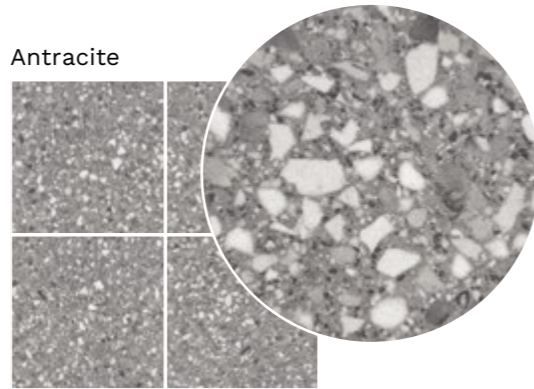

Antracite

IN
60x60 Rett.
30x60 Rett.