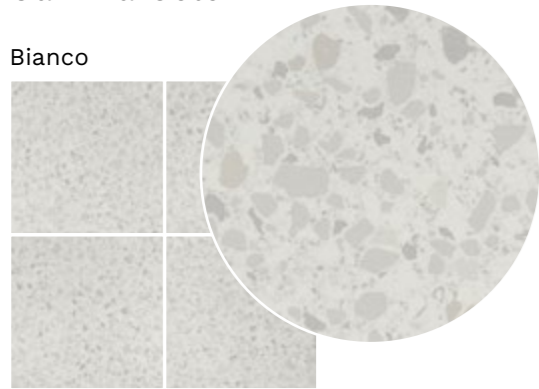

Gamma Colori

Bianco

IN
60x60 Rett.
30x60 Rett.